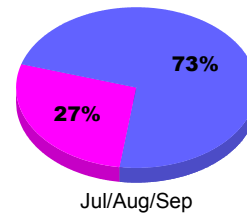

Gender Comparison 2011-2012

Jul/Aug/Sep

Legend: Male (Blue), Female (Magenta)